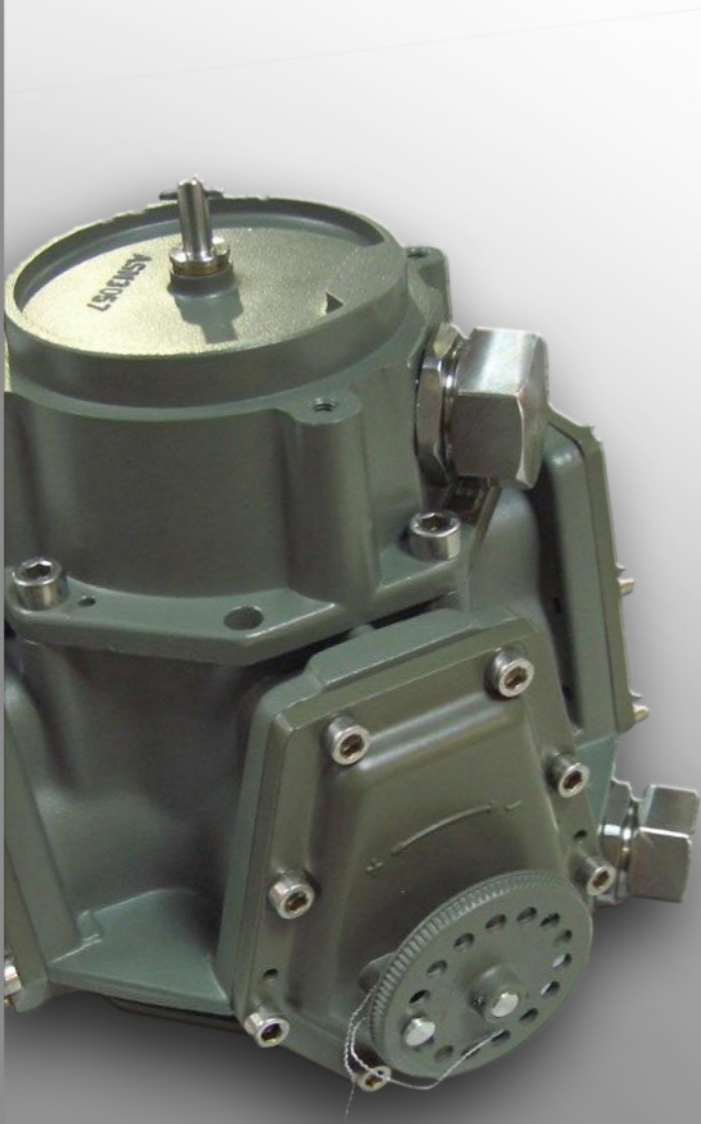

Ecoline

Standard equipment : 3000L or 5000L tank integrated in an isolated housing
 Heating
 Stainless Steel filling tube
 DDS-coupling
 Continuous level indication
 Overfill prevention
 Balancer 5m hose
 Elaflax-nozzle ZVA AdBlue

Type	Volume	Length	Width	Height	Kg
BL-3000	3000	2860mm	1170mm	2320mm	700
BL-5000	5000	3370mm	1530mm	2317mm	750

Filling point : Separated Stainless Steel filling tube integrated in the technical compartment
 2" dry coupling
 Overfill protection plug type Fafnir
 Level indicator
 Overfill prevention

Refuelling : Installed into compartment 2
 Standard foreseen with hose balancer system with 5m operational length.
 Elaflax automatic AdBlue nozzle with integrated magnet.
 Max flow 40l/min.
 Complete Stainless steel Blue 1 panel with isolated door
 Available in single side version or double side version
 Approved for Private and Retail use

Optionals : Hose reel for operational length up to 8 meters
 Active minimum level alarm with LED indication.
 Timer function (maximum dispensing time)
 Extension for satellite connexion.

Flow measurement equipment: