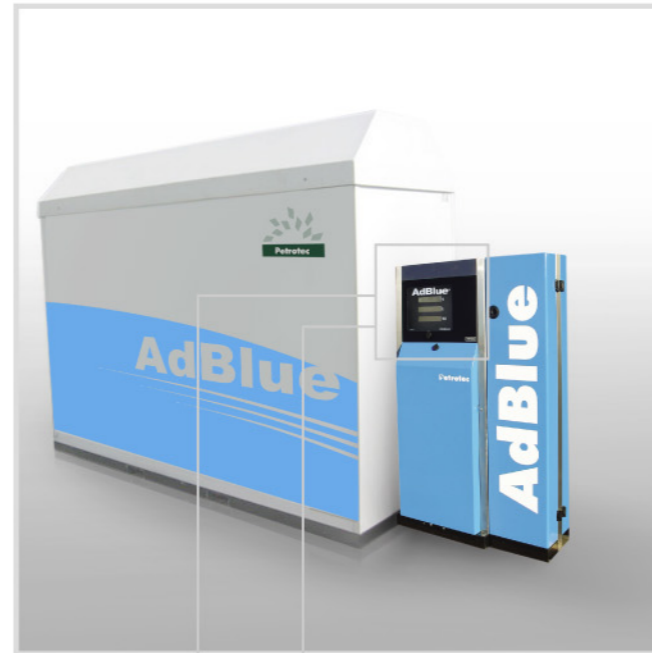

Filling point : Filling point in technical room of the dispenser.

Complete stainless steel piping circuit
 2" dry coupling
 Overfill protection plug type Fafnir
 Level indicator integrated into electrical board or separated box

Optionals : Active overfill protection alarm with reset button
 Double-sided unit
 Electrical self-closing door

AdBlue Dispenser Equipment:

Private Use: PETROTEC EURO 1000 VI AdBlue dispenser
 Stainless steel housing and galvanized carbon steel frame
 Integrated Anti freeze heating
 1 Elaflex automatic AdBlue nozzle with integrated magnet
 Counter Petrotec CI 005 (single or double side)
 Volume Display up to 6 digits
 1" digit size
 Volume Meter Petrotec PTF AdBlue
 8 digit electromechanical totalizer type
 5 bar maximum operating pressure

Retail Use: PETROTEC EURO 1000 VI RETAIL AdBlue or EURO 5000 VI AdBlue dispenser
 Approved according to MID B+D modules (NMI certification n.T10092)
 Stainless steel housing and galvanized carbon steel frame
 Integrated Anti freeze heating
 1 or 2 Elaflex automatic AdBlue nozzle with integrated magnet
 Calculator Petrotec CEM 03 (single or double side)
 Volume Display up to 6 digits
 Value Display 4 digits
 Price/Litre Display up to 6 digits
 1" digit size
 Volume Meter Petrotec PTF AdBlue
 7 digit electromechanical totalizer type
 5 bar maximum operating pressure